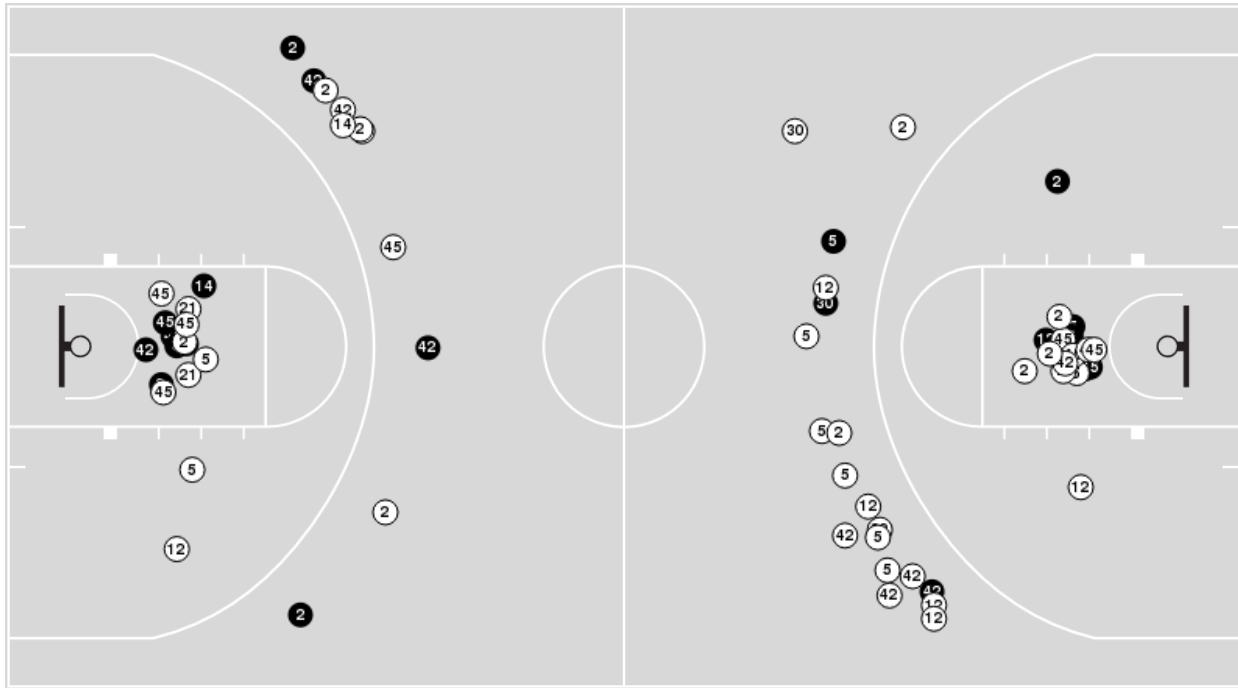

Officials: Melissa Barlow, Benny Luna, Brian Woods

Players => AllFG Types=>AllResults=>All

Wyoming

All Field Goals