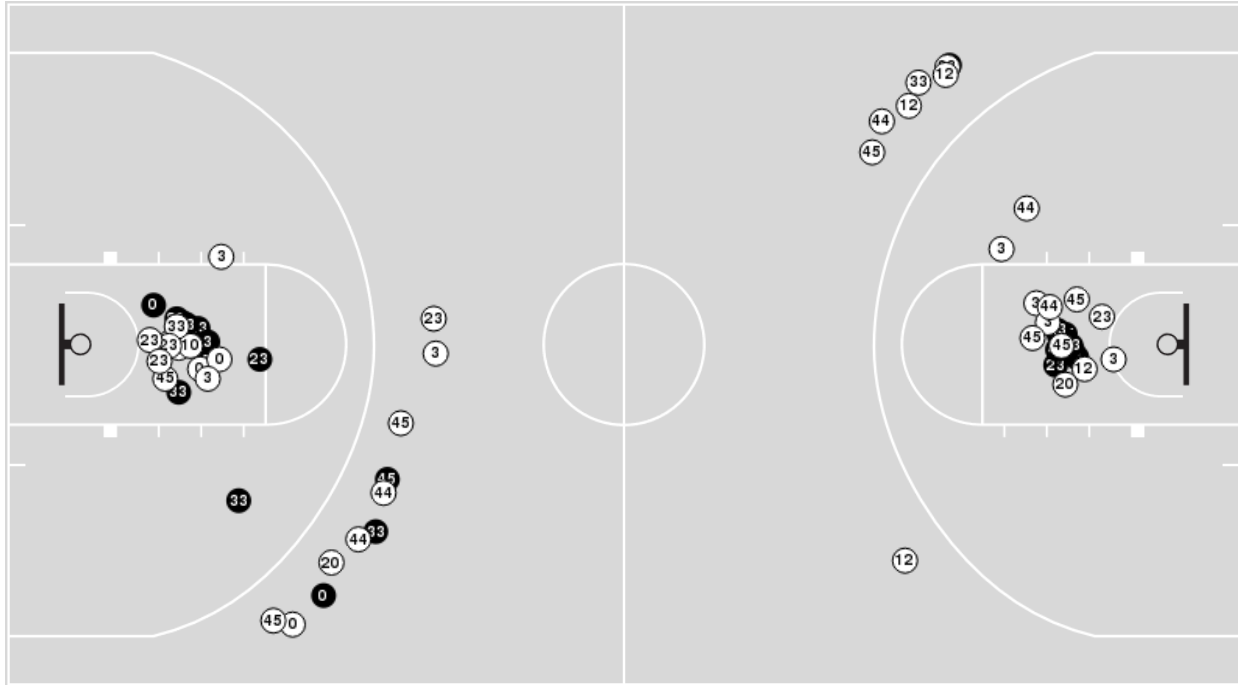

Officials: Melissa Barlow, Benny Luna, Brian Woods

Players => 0, 45, 2, 3, 10, 12, 14, 20, 21, 23, 31, 32, 33, 44FG Types=>AllResults=>All

UNLV

All Field Goals