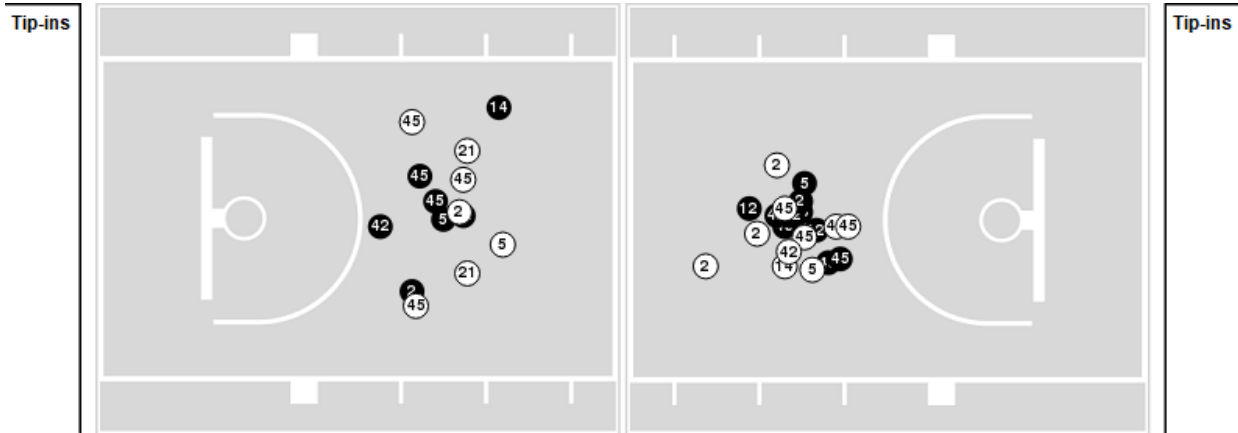

Blow Up Chart

● Made   ○ Missed   N - Player Number

Wyoming	M/A	%
Field Goals	25/68	37
2 Points	18/38	47
3 Points	7/30	23
Free Throws	3/6	50

Wyoming	M/A	%
Points in the Paint	34 (17 / 34)	50
Fast Break Points	0 (0/0)	0
Second Chance Points	8 (4/6)	67
Effective FG%	42