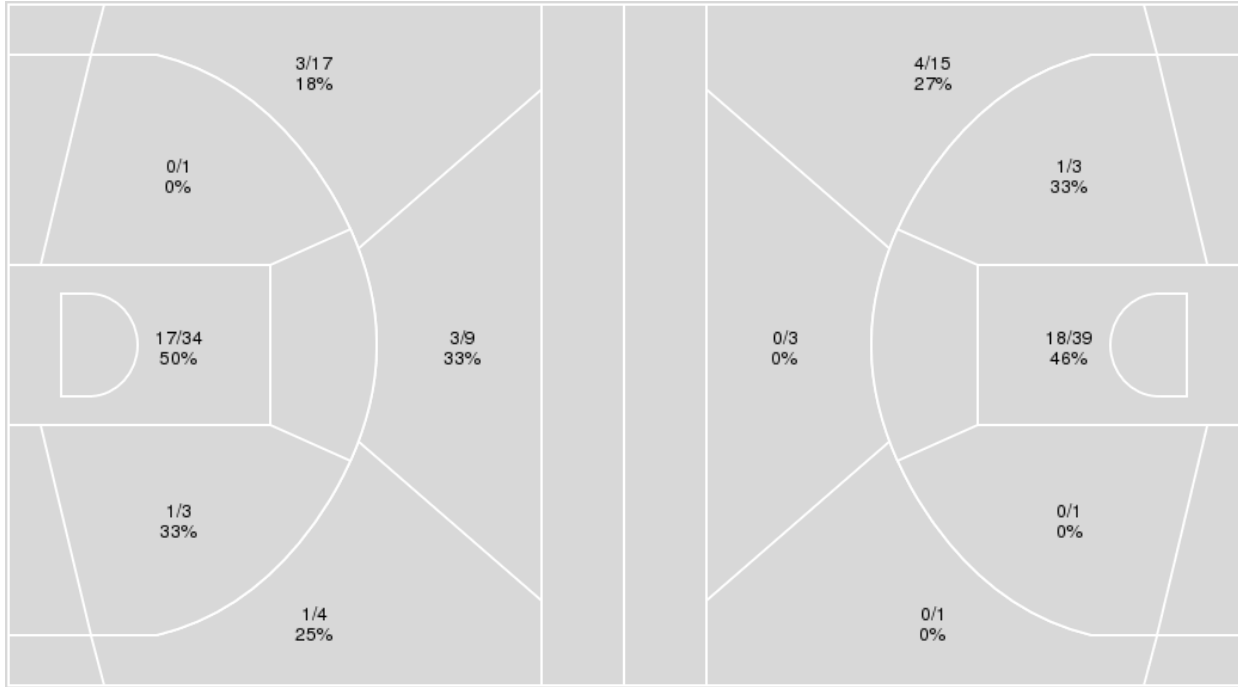

Officials: Melissa Barlow, Benny Luna, Brian Woods

{ Players => All; } FG Types => All; Results => All;

{ Players => 0, 45, 2, 3, 10, 12, 14, 20, 21, 23, 31, 32, 33, 44; } FG
Types => All; Results => All;

Wyoming

UNLV

Wyoming	M/A	%
Field Goals	25/68	37
2 Points	18/38	47
3 Points	7/30	23
Free Throws	3/6	50

UNLV	M/A	%
Field Goals	23/62	37
2 Points	19/43	44
3 Points	4/19	21
Free Throws	13/18	72