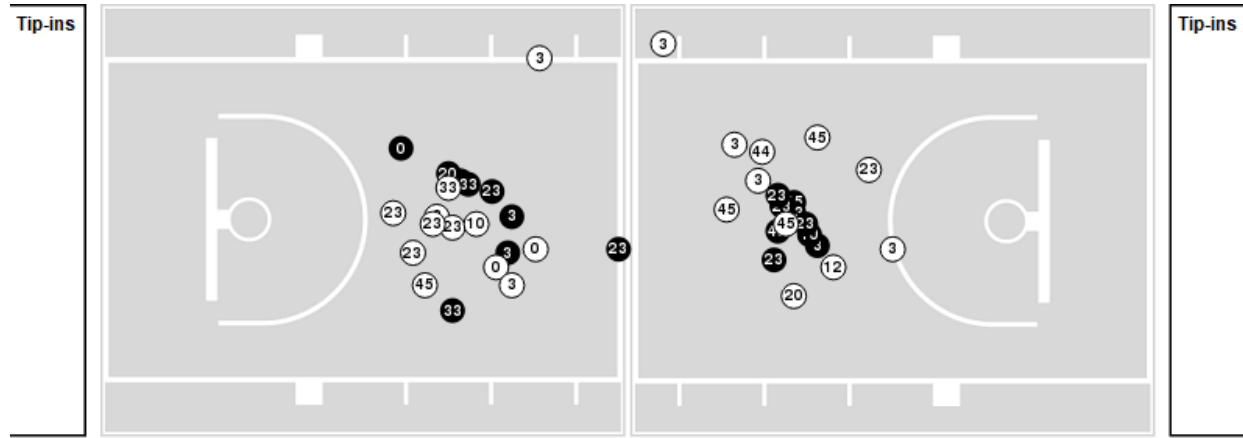

Officials: Melissa Barlow, Benny Luna, Brian Woods

Players => 0, 45, 2, 3, 10, 12, 14, 20, 21, 23, 31, 32, 33, 44FG Types=>AllResults=>All

UNLV

All Field Goals

Blow Up Chart

● Made ○ Missed N - Player Number