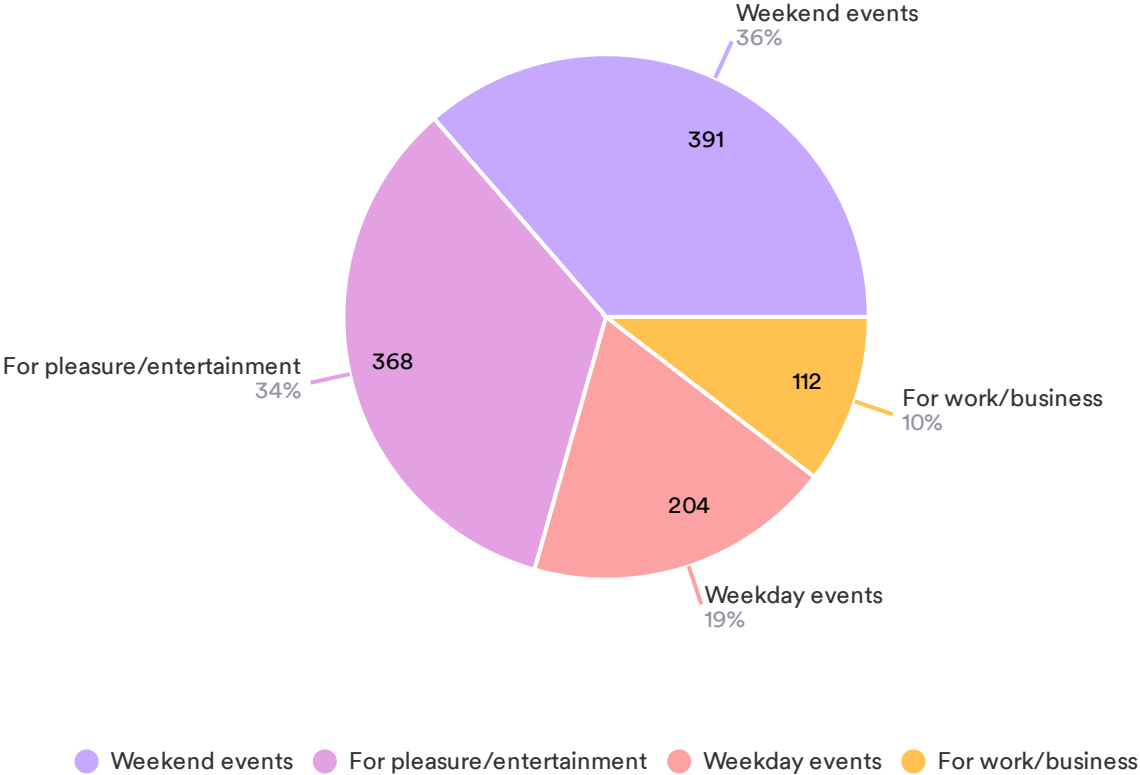

## When was the last event you attended at CAM-PLEX?

435 Responses

Over the past 12 months how many events did you attend at CAM-PLEX?

435 Responses

## When I attend events at CAM-PLEX, those events are:

1075 Responses- 6 Empty

Of the CAM-PLEX facilities listed below, select the facilities you have attended an event at in the past 12 months.

1545 Responses- 6 Empty