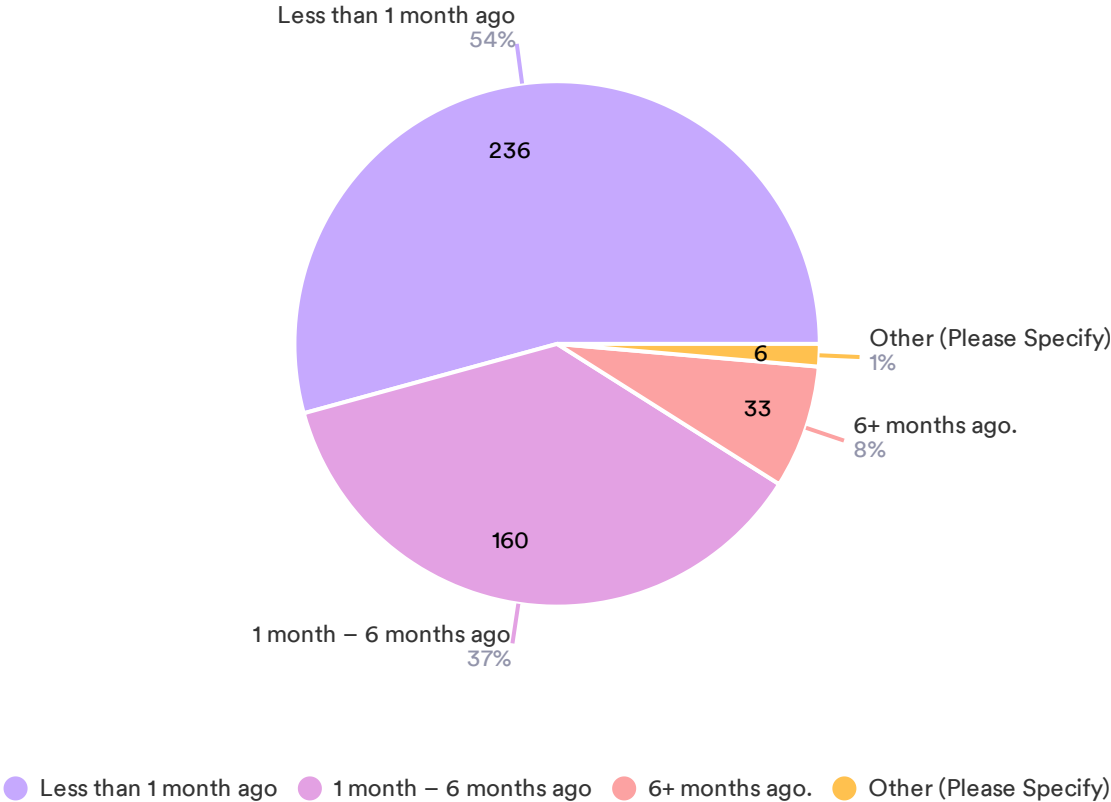

## Please indicate your age

435 Responses

Do you believe CAM-PLEX is important to the quality of life of the community?

435 Responses

## When was the last event you attended at CAM-PLEX?

435 Responses

Over the past 12 months how many events did you attend at CAM-PLEX?

435 Responses

## When I attend events at CAM-PLEX, those events are:

1075 Responses- 6 Empty

Of the CAM-PLEX facilities listed below, select the facilities you have attended an event at in the past 12 months.

1545 Responses- 6 Empty