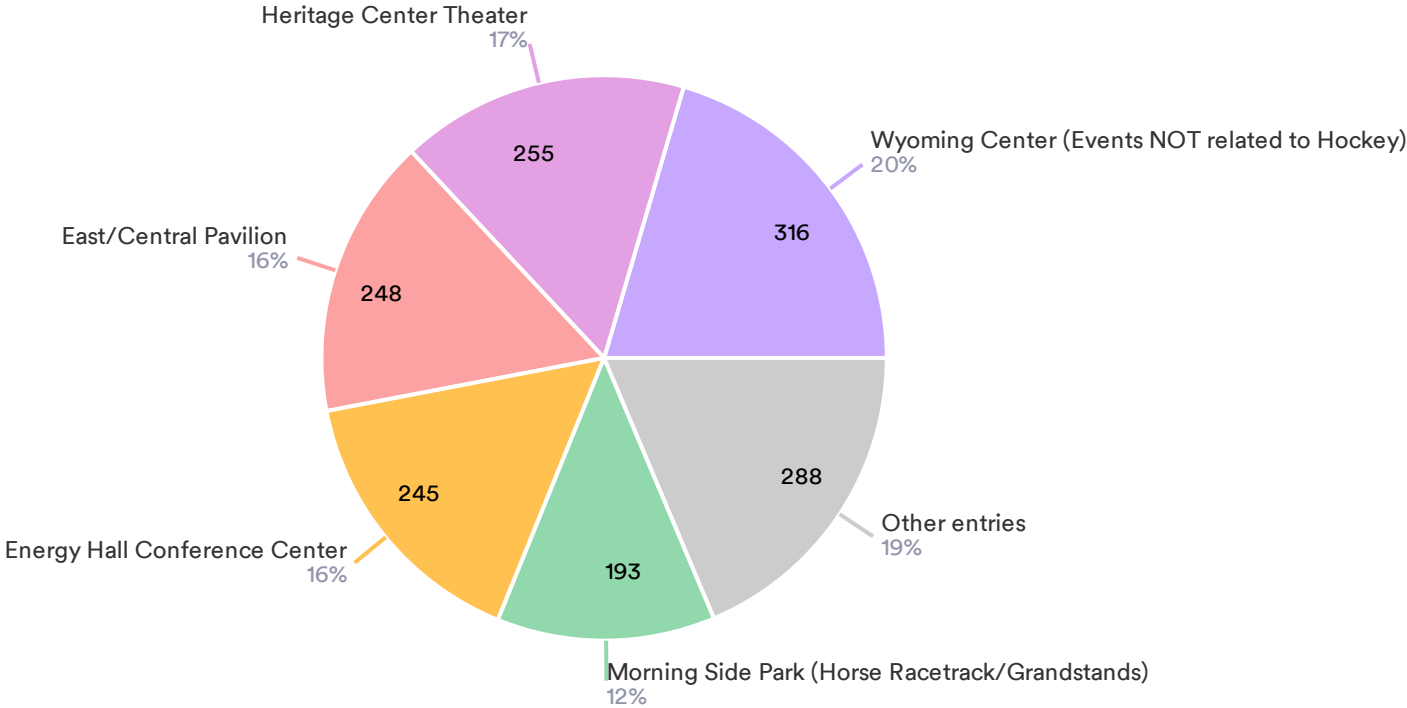

## When I attend events at CAM-PLEX, those events are:

1075 Responses- 6 Empty

Of the CAM-PLEX facilities listed below, select the facilities you have attended an event at in the past 12 months.

1545 Responses- 6 Empty

## What type of activities would you like to see more of year-round at the CAM-PLEX?

2188 Responses

The National High School Rodeo Association (NHSRA) hosts annual events generating millions of dollars in economic impact and supporting jobs in Gillette and Campbell County. What is your perception of improving CAM-PLEX facilities to be able to continue to host national events such as the National High School Rodeo Finals in the future?