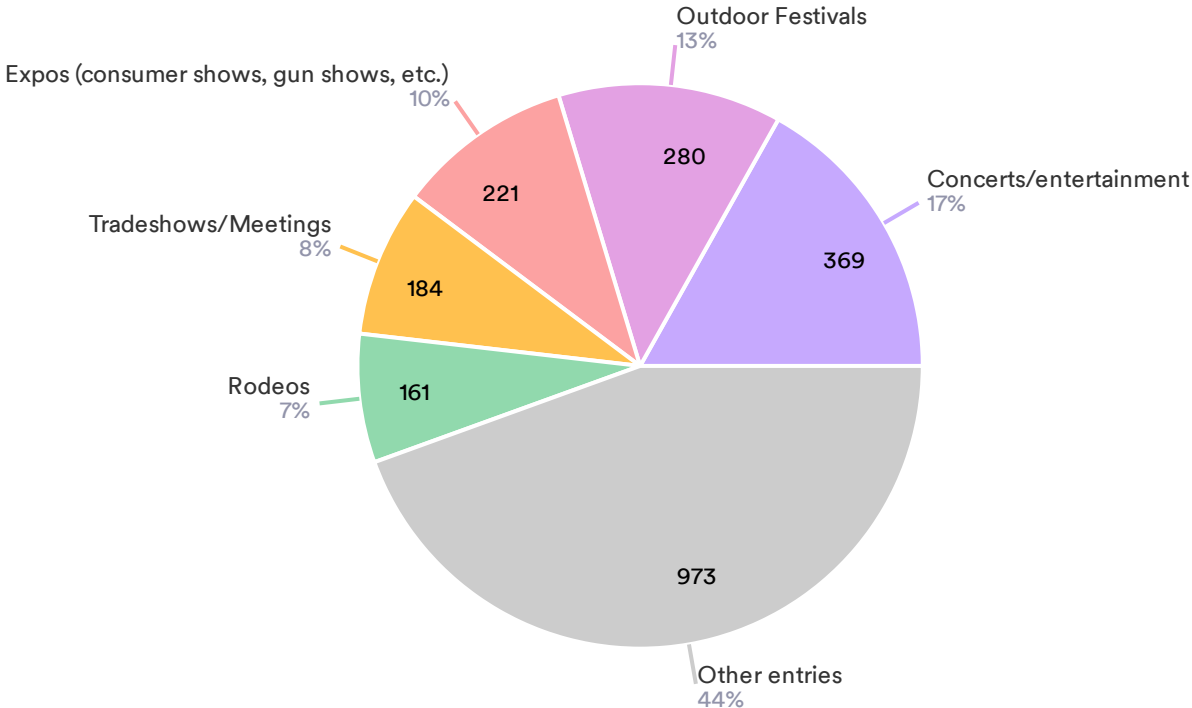

## When I attend events at CAM-PLEX, those events are:

1075 Responses- 6 Empty

Of the CAM-PLEX facilities listed below, select the facilities you have attended an event at in the past 12 months.

1545 Responses- 6 Empty

## What type of activities would you like to see more of year-round at the CAM-PLEX?

2188 Responses

The National High School Rodeo Association (NHSRA) hosts annual events generating millions of dollars in economic impact and supporting jobs in Gillette and Campbell County. What is your perception of improving CAM-PLEX facilities to be able to continue to host national events such as the National High School Rodeo Finals in the future?