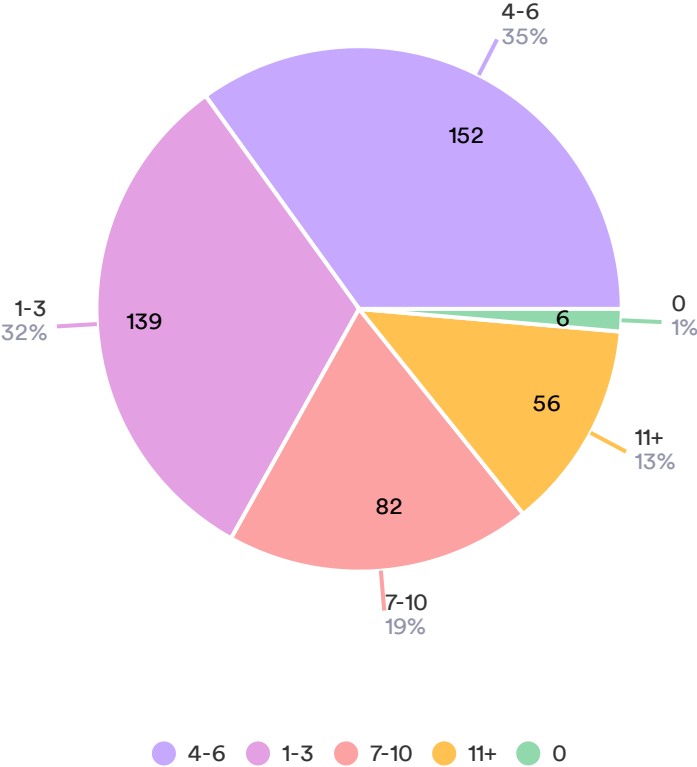

## Please indicate your age

435 Responses

Do you believe CAM-PLEX is important to the quality of life of the community?

435 Responses

## When was the last event you attended at CAM-PLEX?

435 Responses

Over the past 12 months how many events did you attend at CAM-PLEX?

435 Responses