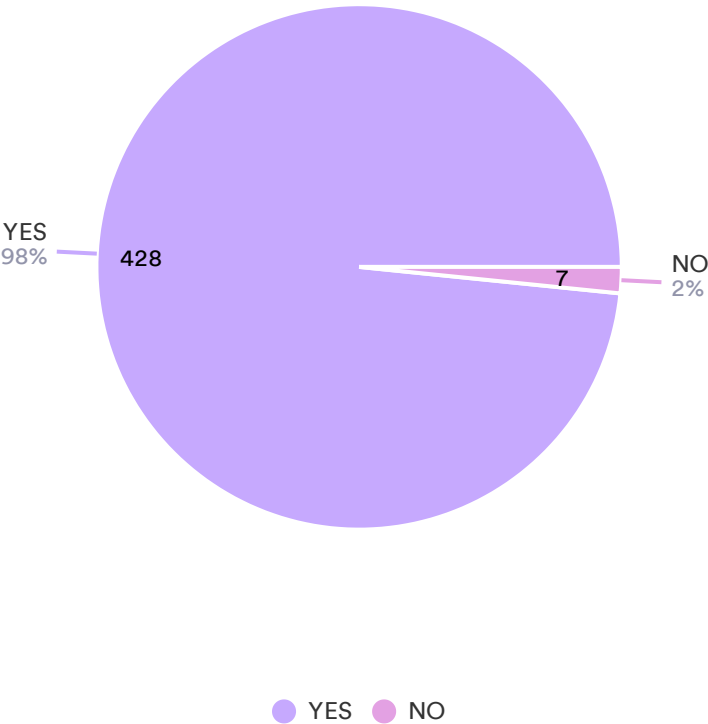

# Community Survey Form

## Please indicate your age

435 Responses

Do you believe CAM-PLEX is important to the quality of life of the community?

435 Responses