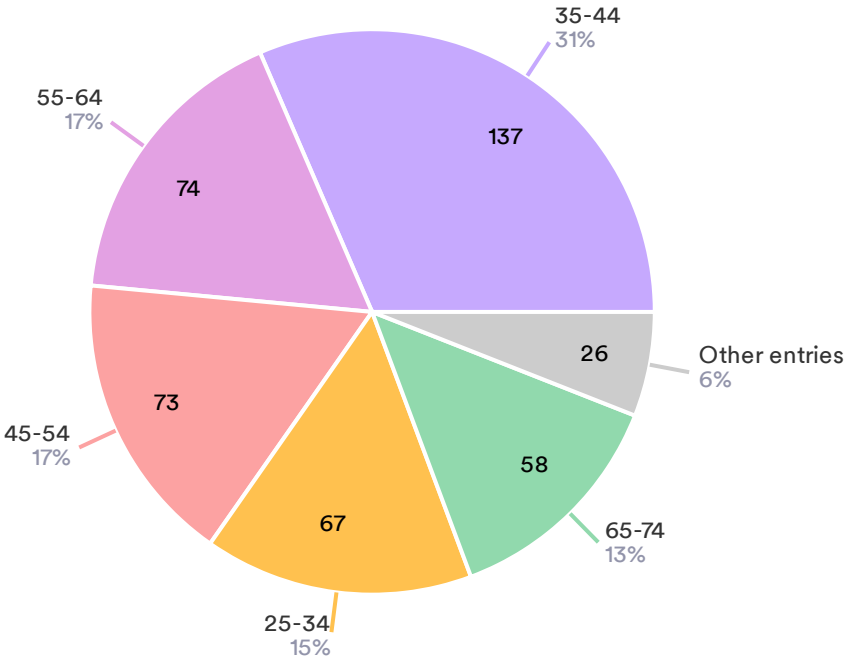

# Community Survey Form

## Please indicate your age

435 Responses

Do you believe CAM-PLEX is important to the quality of life of the community?

435 Responses